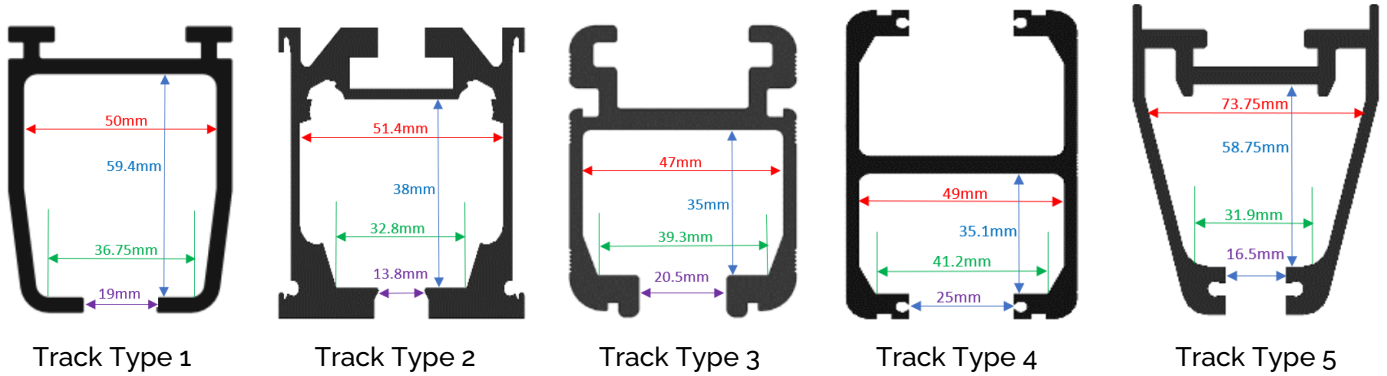

mackworth

CPP Portable Lift

Spare Parts Manual

1 Spare Parts

The Mackworth CPP Portable Lift is available in different configurations dependent on track profile. The track profiles are shown below. Please consult the table to find the replacement parts that are compatible with these specific track configurations.